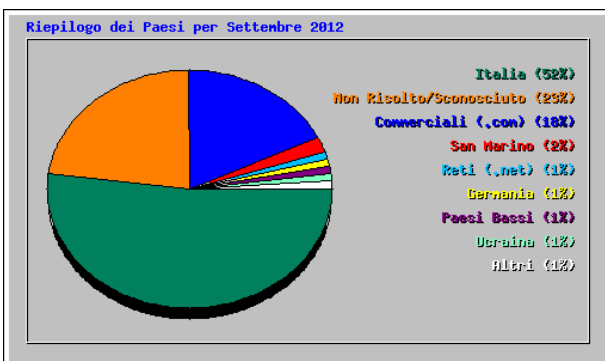

Top 15 di 842 Browser Totali		
#	Contatti	Browser
1	1898	6.13% Mozilla/5.0+(compatible;+bingbot/2.0;+http://www.bing.com/bingbot.htm)
2	1846	5.96% Mozilla/5.0+(compatible;+Googlebot/2.1;+http://www.google.com/bot.html)
3	1682	5.43% Mozilla/5.0+(compatible;+MSIE+9.0;+Windows+NT+6.1;+WOW64;+Trident/5.0)
4	1536	4.96% Mozilla/5.0+(Windows+NT+5.1)+AppleWebKit/537.1+(KHTML,+like+Gecko)+Chrome/21.0.1180.89+Safari/537.1
5	1132	3.65% Mozilla/5.0+(Windows+NT+5.1;+rv:15.0)+Gecko/20100101+Firefox/15.0.1
6	772	2.49% Mozilla/5.0+(compatible;+MSIE+9.0;+Windows+NT+6.1;+Trident/5.0)
7	755	2.44% Mozilla/5.0+(Windows+NT+6.0)+AppleWebKit/537.1+(KHTML,+like+Gecko)+Chrome/21.0.1180.89+Safari/537.1
8	515	1.66% Mozilla/4.0+(compatible;+MSIE+8.0;+Windows+NT+5.1;+Trident/4.0;+.NET+CLR+1.1.4322;+.NET+CLR+2.0.50727;+.NET+CLR+3.0.4506.2152;+.NET+CLR+
9	514	1.66% Mozilla/5.0+(Windows+NT+6.1;+WOW64)+AppleWebKit/537.1+(KHTML,+like+Gecko)+Chrome/21.0.1180.89+Safari/537.1
10	464	1.50% Mozilla/5.0+(Windows+NT+6.1;+WOW64;+rv:15.0)+Gecko/20100101+Firefox/15.0.1
11	359	1.16% Mozilla/5.0+(Windows+NT+6.1;+rv:15.0)+Gecko/20100101+Firefox/15.0.1
12	343	1.11% Mozilla/4.0+(compatible;+MSIE+8.0;+Windows+NT+5.1;+Trident/4.0;+.NET+CLR+1.1.4322;+.NET+CLR+2.0.50727;+.NET+CLR+3.0.4506.2152;+.NET+CLR+
13	339	1.09% Mozilla/5.0+(compatible;+Ezooks/1.0;+ezooks.bot@gmail.com)
14	310	1.00% Mozilla/5.0+(Windows+NT+6.0;+rv:15.0)+Gecko/20100101+Firefox/15.0.1
15	289	0.93% Mozilla/5.0+(Windows+NT+5.1;+rv:15.0)+Gecko/20100101+Firefox/15.0

Top 30 di 33 Nazioni Totali							
#	Contatti	File	KByte	Nazione			
1	16090	51.94%	11284	67.39%	311394	67.09%	Italia
2	7244	23.39%	4464	26.66%	127564	27.48%	Non Risolto/Sconosciuto
3	5440	17.56%	135	0.81%	4567	0.98%	Commerciali (.com)
4	561	1.81%	429	2.56%	10705	2.31%	San Marino
5	376	1.21%	170	1.02%	4264	0.92%	Reti (.net)
6	314	1.01%	6	0.04%	701	0.15%	Germania
7	282	0.91%	0	0.00%	59	0.01%	Paesi Bassi
8	171	0.55%	45	0.27%	211	0.05%	Ucraina
9	132	0.43%	41	0.24%	1216	0.26%	Estonia
10	106	0.34%	90	0.54%	1565	0.34%	Zona Neutrale
11	80	0.26%	38	0.23%	481	0.10%	Francia
12	80	0.26%	12	0.07%	20	0.00%	Russia
13	21	0.07%	13	0.08%	213	0.05%	Grecia
14	13	0.04%	0	0.00%	3	0.00%	Ungheria
15	7	0.02%	1	0.01%	6	0.00%	Rep. Ceca
16	7	0.02%	0	0.00%	3	0.00%	India
17	7	0.02%	2	0.01%	5	0.00%	Regno Unito
18	6	0.02%	1	0.01%	303	0.07%	Polonia
19	6	0.02%	3	0.02%	13	0.00%	Seicelle
20	5	0.02%	1	0.01%	54	0.01%	Arpanet (.arpa)
21	4	0.01%	0	0.00%	2	0.00%	Finlandia
22	4	0.01%	2	0.01%	4	0.00%	Monaco
23	3	0.01%	2	0.01%	4	0.00%	Turchia
24	2	0.01%	0	0.00%	4	0.00%	Universita' (.edu)
25	2	0.01%	1	0.01%	699	0.15%	Austria
26	2	0.01%	1	0.01%	72	0.02%	Svizzera
27	2	0.01%	2	0.01%	4	0.00%	Lituania
28	2	0.01%	0	0.00%	0	0.00%	Montserrat
29	2	0.01%	0	0.00%	1	0.00%	Taiwan
30	2	0.01%	0	0.00%	0	0.00%	Venezuela