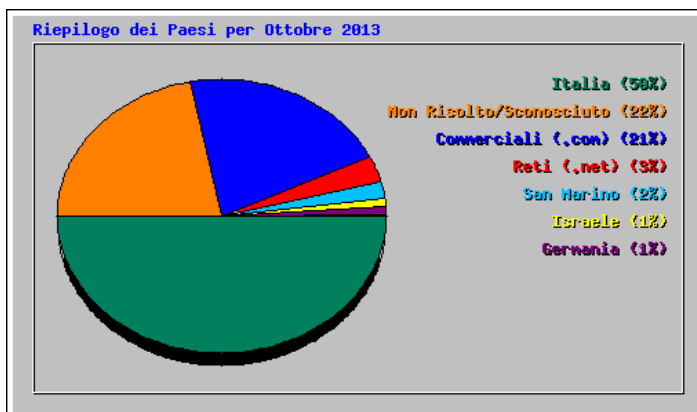

Top 15 di 754 Browser Totali			
#	Contatti	Browser	
1	2448	5.51%	Mozilla/5.0+(compatible;+bingbot/2.0;+http://www.bing.com/bingbot.htm)
2	2202	4.96%	Mozilla/5.0+(compatible;+YandexImages/3.0;+http://yandex.com/bots)
3	1614	3.63%	Mozilla/5.0+(compatible;+Googlebot/2.1;+http://www.google.com/bot.html)
4	1396	3.14%	Mozilla/5.0+(compatible;+MSIE+10.0;+Windows+NT+6.1;+WOW64;+Trident/6.0)
5	1214	2.73%	Mozilla/5.0+(compatible;+Ezooks/1.0;+ezooks.bot@gmail.com)
6	1166	2.63%	Mozilla/5.0+(Windows+NT+5.1;+rv:24.0)+Gecko/20100101+Firefox/24.0
7	971	2.19%	Java/1.6.0_04
8	897	2.02%	Mozilla/4.0+(compatible;+MSIE+8.0;+Windows+NT+5.1;+Trident/4.0;+.NET+CLR+1.1.4322;+.NET+CLR+2.0.50727;+.NET+CLR+3.0.4506.2152;+.NET+CLR+3.5.30729)
9	863	1.94%	Mozilla/5.0+(Windows+NT+6.1;+WOW64;+rv:24.0)+Gecko/20100101+Firefox/24.0
10	862	1.94%	Mozilla/5.0+(Windows+NT+6.2;+WOW64;+rv:24.0)+Gecko/20100101+Firefox/24.0
11	764	1.72%	Mozilla/4.0+(compatible;+MSIE+8.0;+Windows+NT+5.1;+Trident/4.0;+.NET+CLR+2.0.50727;+.NET+CLR+3.0.4506.2152;+.NET+CLR+3.5.30729;+InfoPath.3;+McAfee;+.NET4.0C)
12	737	1.66%	Mozilla/5.0+(Windows+NT+5.1)+AppleWebKit/537.36+(KHTML,+like+Gecko)+Chrome/30.0.1599.101+Safari/537.36
13	733	1.65%	Mozilla/5.0+(Windows+NT+6.1;+WOW64)+AppleWebKit/537.36+(KHTML,+like+Gecko)+Chrome/30.0.1599.101+Safari/537.36
14	718	1.62%	Mozilla/5.0+(compatible;+MJ12bot/v1.4.4;+http://www.majestic12.co.uk/bot.php?+)
15	692	1.56%	Mozilla/5.0+(iPad;+CPU+OS+7_0_2+like+Mac+OS+X)+AppleWebKit/537.51.1+(KHTML,+like+Gecko)+Version/7.0+Mobile/11A501+Safari/9537.53

Top 30 di 35 Nazioni Totali							
#	Contatti	File	KByte	Nazione			
1	22248	50.10%	14522	71.47%	494327	71.20%	Italia
2	9688	21.82%	5037	24.79%	179461	25.85%	Non Risolto/Sconosciuto
3	9321	20.99%	264	1.30%	8514	1.23%	Commerciali (.com)
4	1130	2.54%	78	0.38%	5246	0.76%	Reti (.net)
5	673	1.52%	346	1.70%	4087	0.59%	San Marino
6	284	0.64%	1	0.00%	359	0.05%	Israele
7	244	0.55%	4	0.02%	74	0.01%	Germania
8	138	0.31%	0	0.00%	28	0.00%	Paesi Bassi
9	137	0.31%	29	0.14%	203	0.03%	Russia
10	94	0.21%	0	0.00%	19	0.00%	Malaysia
11	92	0.21%	0	0.00%	19	0.00%	Spagna
12	74	0.17%	0	0.00%	18	0.00%	Francia
13	73	0.16%	1	0.00%	17	0.00%	Organizzazioni Generiche (.org)
14	53	0.12%	0	0.00%	15	0.00%	Vietnam
15	45	0.10%	0	0.00%	9	0.00%	Territori Britannici nell'Oceano Indiano
16	18	0.04%	4	0.02%	31	0.00%	Ucraina
17	15	0.03%	13	0.06%	476	0.07%	Svizzera
18	15	0.03%	0	0.00%	4	0.00%	Rep. Ceca
19	11	0.02%	9	0.04%	22	0.00%	Seicelle
20	11	0.02%	0	0.00%	3	0.00%	Regno Unito