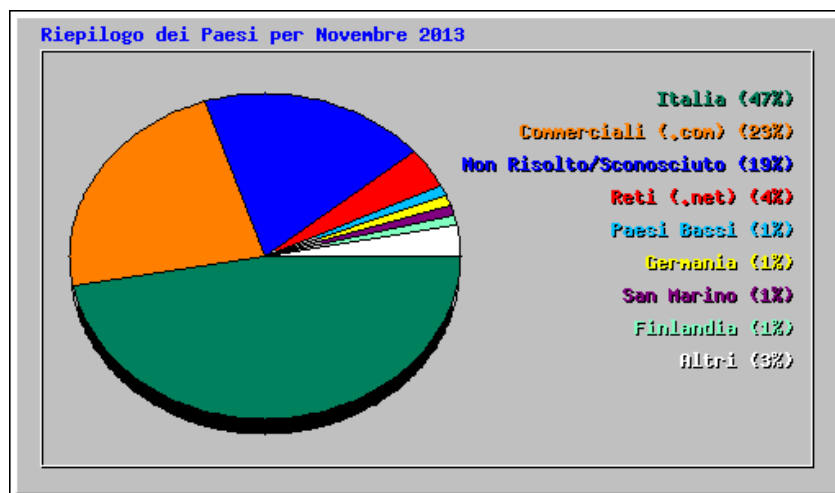

#	Contatti	Browser
1	1869	6.17% Mozilla/5.0+(compatible;+bingbot/2.0;+http://www.bing.com/bingbot.htm)
2	1742	5.75% BUbiNG+(http://law.di.unimi.it/BUbiNG.html)
3	1395	4.61% Mozilla/5.0+(compatible;+Googlebot/2.1;+http://www.google.com/bot.html)
4	1092	3.61% Mozilla/5.0+(compatible;+Ezooms/1.0;+ezooms.bot@gmail.com)
5	756	2.50% Mozilla/5.0+(compatible;+MSIE+10.0;+Windows+NT+6.1;+WOW64;+Trident/6.0)
6	702	2.32% Mozilla/5.0+(Windows+NT+5.1;+rv:25.0)+Gecko/20100101+Firefox/25.0
7	614	2.03% Mozilla/5.0+(Windows+NT+5.1)+AppleWebKit/537.36+(KHTML,+like+Gecko)+Chrome/30.0.1599.101+Safari/537.36
8	603	1.99% Java/1.7.0_45
9	591	1.95% Mozilla/5.0+(Windows+NT+6.1;+WOW64;+rv:25.0)+Gecko/20100101+Firefox/25.0
10	577	1.91% Mozilla/5.0+(Windows+NT+6.2;+WOW64;+rv:25.0)+Gecko/20100101+Firefox/25.0
11	543	1.79% Googlebot-Image/1.0
12	484	1.60% Mozilla/5.0+(Windows+NT+5.1)+AppleWebKit/537.36+(KHTML,+like+Gecko)+Chrome/31.0.1650.57+Safari/537.36
13	481	1.59% Mozilla/5.0+(Windows+NT+6.1;+WOW64)+AppleWebKit/537.36+(KHTML,+like+Gecko)+Chrome/30.0.1599.101+Safari/537.36
14	472	1.56% Mozilla/5.0+(iPad;+CPU+OS+7_0_3+like+Mac+OS+X)+AppleWebKit/537.51.1+(KHTML,+like+Gecko)+Version/7.0+Mobile/11B511+Safari/9537.53
15	460	1.52% Mozilla/5.0+(X11;+Linux+i686;+rv:6.0)+Gecko/20100101+Firefox/6.0

Top 30 di 40 Nazioni Totali							
#	Contatti	File	KByte	Nazione			
1	14285	47.18%	8167	69.32%	310136	72.17%	Italia
2	7068	23.35%	311	2.64%	7620	1.77%	Commerciali (.com)
3	5673	18.74%	2502	21.24%	102039	23.75%	Non Risolto/Sconosciuto
4	1065	3.52%	466	3.96%	4168	0.97%	Reti (.net)
5	300	0.99%	0	0.00%	61	0.01%	Paesi Bassi
6	256	0.85%	35	0.30%	1282	0.30%	Germania
7	210	0.69%	165	1.40%	2286	0.53%	San Marino
8	190	0.63%	0	0.00%	38	0.01%	Finlandia
9	140	0.46%	0	0.00%	29	0.01%	Austria
10	138	0.46%	0	0.00%	28	0.01%	Canada
11	138	0.46%	0	0.00%	28	0.01%	Malaysia
12	138	0.46%	0	0.00%	28	0.01%	Romania
13	105	0.35%	8	0.07%	76	0.02%	Polonia
14	92	0.30%	0	0.00%	19	0.00%	Marocco
15	73	0.24%	66	0.56%	109	0.03%	Ucraina
16	71	0.23%	0	0.00%	17	0.00%	Francia
17	59	0.19%	0	0.00%	17	0.00%	Vietnam
18	58	0.19%	0	0.00%	12	0.00%	Regno Unito
19	49	0.16%	14	0.12%	786	0.18%	Svizzera
20	32	0.11%	20	0.17%	79	0.02%	Russia
21	25	0.08%	0	0.00%	8	0.00%	Rep. Ceca
22	17	0.06%	0	0.00%	5	0.00%	Stati Uniti d'America
23	12	0.04%	0	0.00%	5	0.00%	Bulgaria
24	12	0.04%	0	0.00%	5	0.00%	Israele