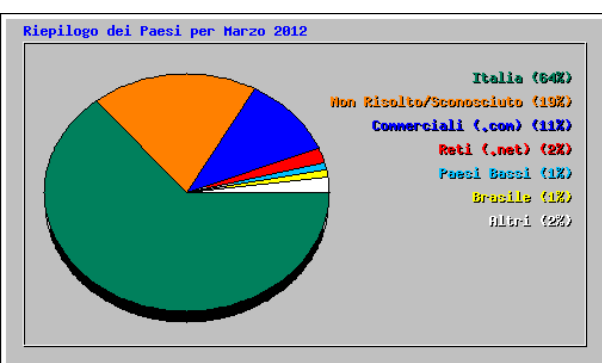

#	Contatti	Browser
1	1822 3.91%	Mozilla/5.0+(compatible;+Googlebot/2.1;++http://www.google.com/bot.html)
2	1703 3.65%	Mozilla/5.0+(compatible;+MSIE+9.0;+Windows+NT+6.1;+WOW64;+Trident/5.0)
3	1263 2.71%	Mozilla/5.0+(compatible;+MSIE+9.0;+Windows+NT+6.0;+Trident/5.0)
4	1196 2.57%	Mozilla/5.0+(Windows+NT+5.1;+rv:10.0.2)+Gecko/20100101+Firefox/10.0.2
5	909 1.95%	Mozilla/5.0+(Windows+NT+5.1;+rv:11.0)+Gecko/20100101+Firefox/11.0
6	885 1.90%	Mozilla/5.0+(compatible;+bingbot/2.0;++http://www.bing.com/bingbot.htm)
7	844 1.81%	Mozilla/4.0+(compatible;+MSIE+8.0;+Windows+NT+5.1;+Trident/4.0;+.NET+CLR+2.0.50727;+.NET+CLR+3.0.4506.2152;+.NET+CLR+3.5.30729)
8	829 1.78%	Mozilla/4.0+(compatible;+MSIE+8.0;+Windows+NT+5.1;+Trident/4.0;+GTB7.3;+.NET+CLR+1.1.4322;+.NET+CLR+2.0.50727;+.NET+CLR+3.0.4506.2152;+.NET+CLR+3.5.30729)
9	783 1.68%	Mozilla/5.0+(Windows+NT+5.1)+AppleWebKit/535.11+(KHTML,+like+Gecko)+Chrome/17.0.963.79+Safari/535.11
10	778 1.67%	Mozilla/5.0+(compatible;+MSIE+9.0;+Windows+NT+6.1;+Trident/5.0)
11	698 1.50%	Mozilla/5.0+(Windows;+U;+Windows+NT+5.1;+it;+rv:1.9.2.3)+Gecko/20100401+Firefox/3.6.3+(.NET+CLR+3.5.30729)
12	688 1.48%	Mozilla/5.0+(Windows+NT+6.0)+AppleWebKit/535.11+(KHTML,+like+Gecko)+Chrome/17.0.963.79+Safari/535.11
13	616 1.32%	Mozilla/4.0+(compatible;+MSIE+8.0;+Windows+NT+5.1;+Trident/4.0;+.NET+CLR+2.0.50727;+.NET+CLR+3.0.4506.2152;+.NET+CLR+3.5.30729;+CMTDF;+MSIE+8.0;+Windows+NT+6.1;+Trident/5.0)
14	556 1.19%	Mozilla/4.0+(compatible;+MSIE+8.0;+Windows+NT+5.1;+Trident/4.0;+.NET+CLR+1.1.4322;+.NET+CLR+2.0.50727;+.NET+CLR+3.0.4506.2152;+.NET+CLR+3.5.30729)
15	538 1.15%	Mozilla/5.0+(Windows+NT+5.1)+AppleWebKit/535.11+(KHTML,+like+Gecko)+Chrome/17.0.963.56+Safari/535.11

Top 30 di 30 Nazioni Totali

#	Contatti	File	KByte	Nazione
1	29796 63.91%	20130 74.56%	474582 75.76%	Italia
2	8981 19.26%	5886 21.80%	131474 20.99%	Non Risolto/Sconosciuto
3	4945 10.61%	231 0.86%	4318 0.69%	Commerciali (.com)
4	810 1.74%	286 1.06%	5289 0.84%	Reti (.net)
5	641 1.37%	0 0.00%	135 0.02%	Paesi Bassi
6	287 0.62%	144 0.53%	2300 0.37%	Brasile
7	215 0.46%	147 0.54%	2980 0.48%	San Marino
8	213 0.46%	16 0.06%	604 0.10%	Germania
9	122 0.26%	92 0.34%	1245 0.20%	Zona Neutrale
10	113 0.24%	1 0.00%	81 0.01%	Francia
11	92 0.20%	19 0.07%	133 0.02%	Russia
12	52 0.11%	17 0.06%	120 0.02%	Ucraina
13	49 0.11%	0 0.00%	14 0.00%	Svezia
14	46 0.10%	1 0.00%	68 0.01%	Belgio
15	45 0.10%	0 0.00%	9 0.00%	Cipro
16	45 0.10%	0 0.00%	9 0.00%	Spagna
17	38 0.08%	0 0.00%	9 0.00%	Organizzazioni Generiche (.org)
18	33 0.07%	1 0.00%	10 0.00%	Rep. Ceca
19	20 0.04%	0 0.00%	8 0.00%	Austria
20	18 0.04%	4 0.01%	65 0.01%	Polonia
21	15 0.03%	9 0.03%	587 0.09%	Svizzera
22	14 0.03%	0 0.00%	3 0.00%	Lettonia
23	6 0.01%	1 0.00%	1995 0.32%	Grecia
24	6 0.01%	3 0.01%	6 0.00%	Seicelle
25	5 0.01%	4 0.01%	26 0.00%	Moldavia
26	4 0.01%	3 0.01%	24 0.00%	Australia
27	4 0.01%	4 0.01%	0 0.00%	Pakistan
28	2 0.00%	0 0.00%	0 0.00%	Regno Unito
29	1 0.00%	1 0.00%	347 0.06%	Enti Governativi USA (.gov)
30	1 0.00%	0 0.00%	0 0.00%	Marocco