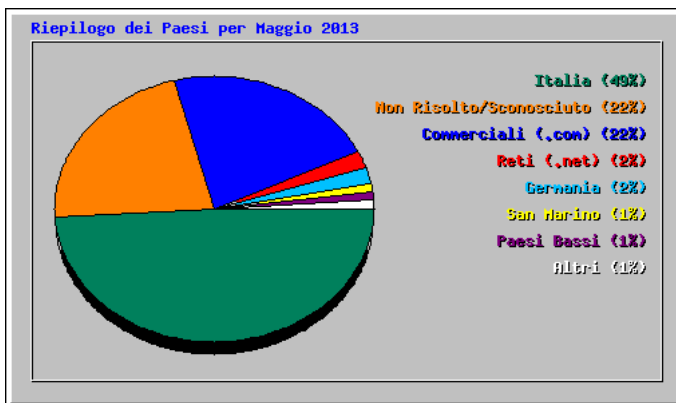

#	Contatti	Browser
1	2972	6.95% Mozilla/5.0+(compatible;+bingbot/2.0;+http://www.bing.com/bingbot.htm)
2	2030	4.75% Mozilla/5.0+(Windows+NT+5.1)+AppleWebKit/537.31+(KHTML,+like+Gecko)+Chrome/26.0.1410.64+Safari/537.31
3	1758	4.11% Mozilla/5.0+(compatible;+Googlebot/2.1;+http://www.google.com/bot.html)
4	1205	2.82% Mozilla/5.0+(compatible;+Ezooks/1.0;+ezooks.bot@gmail.com)
5	1121	2.62% Mozilla/5.0+(Windows+NT+6.1;+WOW64)+AppleWebKit/537.31+(KHTML,+like+Gecko)+Chrome/26.0.1410.64+Safari/537.31
6	1018	2.38% Mozilla/5.0+(Windows+NT+5.1;+rv:20.0)+Gecko/20100101+Firefox/20.0
7	923	2.16% Mozilla/5.0+(iPhone;+U;+CPU+iPhone+OS+4_1+like+Mac+OS+X;+en-us)+AppleWebKit/532.9+(KHTML,+like+Gecko)+Version/4.0.5+Mobile/8B117+Safari/6531.22.7+(compatible;+Go
8	741	1.73% Mozilla/5.0+(compatible;+MSIE+9.0;+Windows+NT+6.1;+WOW64;+Trident/5.0)
9	664	1.55% Mozilla/5.0+(iPad;+CPU+OS+6_1_3+like+Mac+OS+X)+AppleWebKit/536.26+(KHTML,+like+Gecko)+Version/6.0+Mobile/10B329+Safari/8536.25
10	659	1.54% Mozilla/5.0+(compatible;+MSIE+10.0;+Windows+NT+6.1;+WOW64;+Trident/6.0)
11	648	1.52% Mozilla/4.0+(compatible;+MSIE+8.0;+Windows+NT+5.1;+Trident/4.0;+NET+CLR+1.1.4322;+NET+CLR+2.0.50727;+NET+CLR+3.0.4506.2152;+NET+CLR+3.5.30729)
12	635	1.49% Mozilla/5.0+(Windows+NT+6.0)+AppleWebKit/537.31+(KHTML,+like+Gecko)+Chrome/26.0.1410.64+Safari/537.31
13	631	1.48% Mozilla/5.0+(iPhone;+CPU+iPhone+OS+6_1_3+like+Mac+OS+X)+AppleWebKit/536.26+(KHTML,+like+Gecko)+Version/6.0+Mobile/10B329+Safari/8536.25
14	606	1.42% Mozilla/4.0+(compatible;+MSIE+8.0;+Windows+NT+5.1;+Trident/4.0;+GTB7.4;+NET+CLR+1.1.4322;+NET+CLR+2.0.50727;+NET+CLR+3.0.4506.2152;+NET+CLR+3.5.30729)
15	581	1.36% Mozilla/5.0+(compatible;+MSIE+9.0;+Windows+NT+6.1;+Trident/5.0)

Top 30 di 35 Nazioni Totali

#	Contatti	File	KByte	Nazione			
1	21060	49.27%	13084	66.67%	331660	66.44%	Italia
2	9384	21.95%	5366	27.34%	143114	28.67%	Non Risolto/Sconosciuto
3	9226	21.58%	266	1.36%	7923	1.59%	Commerciali (.com)
4	833	1.95%	93	0.47%	2101	0.42%	Reti (.net)
5	710	1.66%	230	1.17%	4215	0.84%	Germania
6	440	1.03%	314	1.60%	5286	1.06%	San Marino
7	412	0.96%	4	0.02%	89	0.02%	Paesi Bassi
8	138	0.32%	0	0.00%	28	0.01%	Malaysia
9	120	0.28%	100	0.51%	1226	0.25%	Zona Neutrale
10	87	0.20%	79	0.40%	493	0.10%	Ucraina
11	72	0.17%	10	0.05%	149	0.03%	Francia
12	61	0.14%	22	0.11%	90	0.02%	Russia
13	49	0.11%	0	0.00%	10	0.00%	Regno Unito
14	40	0.09%	10	0.05%	1499	0.30%	Polonia
15	21	0.05%	1	0.01%	7	0.00%	Rep. Ceca
16	20	0.05%	18	0.09%	488	0.10%	Grecia
17	18	0.04%	1	0.01%	259	0.05%	Ungheria
18	8	0.02%	7	0.04%	20	0.00%	Seicelle
19	7	0.02%	4	0.02%	8	0.00%	Svizzera
20	7	0.02%	5	0.03%	220	0.04%	Romania
21	6	0.01%	0	0.00%	2	0.00%	Organizzazioni Generiche (.org)
22	5	0.01%	4	0.02%	29	0.01%	Lettonia
23	3	0.01%	0	0.00%	1	0.00%	Canada
24	3	0.01%	0	0.00%	1	0.00%	Kazakistan
25	3	0.01%	2	0.01%	6	0.00%	Lituania
26	3	0.01%	0	0.00%	1	0.00%	Ex URSS
27	2	0.00%	0	0.00%	1	0.00%	Giappone