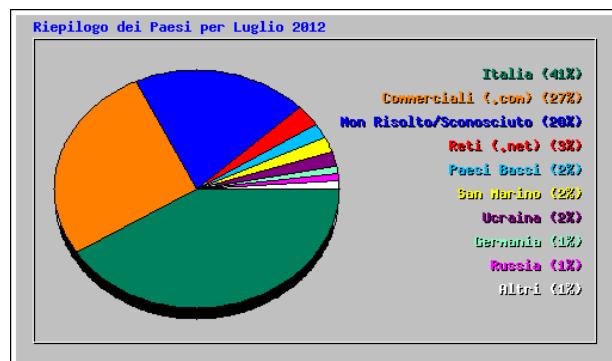

Top 15 di 662 Browser Totali		
#	Contatti	Browser
1	1865 10.11%	Mozilla/5.0+(compatible);+bingbot/2.0;+http://www.bing.com/bingbot.htm)
2	1348 7.31%	Mozilla/5.0+(compatible);+Googlebot/2.1;+http://www.google.com/bot.html)
3	1034 5.61%	Java/1.4.1_04
4	664 3.60%	Mozilla/5.0+(compatible);+MSIE+9.0;+Windows+NT+6.1;+WOW64;+Trident/5.0)
5	529 2.87%	Mozilla/4.0+(compatible);+MSIE+8.0;+Windows+NT+5.1;+Trident/4.0;+.NET+CLR+2.0.50727;+.NET+CLR+3.0.4506.2152;+.NET+CLR+3.5.30729)
6	494 2.68%	Mozilla/5.0+(compatible);+Ezooks/1.0;+ezooks.bot@gmail.com)
7	435 2.36%	Mozilla/4.0+(compatible);+MSIE+8.0;+Windows+NT+5.1;+Trident/4.0;+GTB7.3;+FDM;+.NET+CLR+2.0.50727;+.NET+CLR+3.0.4506.2152;+.NET+CLR+3.5.30729)
8	394 2.14%	Mozilla/5.0+(Windows+NT+5.1;+rv:13.0)+Gecko/20100101+Firefox/13.0.1
9	361 1.96%	Mozilla/5.0+(Windows+NT+5.1)+AppleWebKit/536.11+(KHTML,+like+Gecko)+Chrome/20.0.1132.57+Safari/536.11
10	360 1.95%	Mozilla/5.0+(compatible);+MSIE+9.0;+Windows+NT+6.1;+Trident/5.0)
11	306 1.66%	Mozilla/5.0+(Windows+NT+5.1)+AppleWebKit/536.11+(KHTML,+like+Gecko)+Chrome/20.0.1132.47+Safari/536.11
12	302 1.64%	Mozilla/5.0+(compatible);+AhrefsBot/3.1;+http://ahrefs.com/robot/)
13	239 1.30%	Mozilla/5.0+(compatible);+MSIE+9.0;+Windows+NT+6.0;+Trident/5.0)
14	218 1.18%	Mozilla/5.0+(compatible);+YandexBot/3.0;+http://yandex.com/bots)
15	210 1.14%	Mozilla/5.0+(Windows+NT+6.1;+WOW64)+AppleWebKit/536.11+(KHTML,+like+Gecko)+Chrome/20.0.1132.57+Safari/536.11

Top 30 di 36 Nazioni Totali						
#	Contatti	File	KByte	Nazione		
1	7522 40.79%	5269 67.47%	198599 63.94%	Italia		
2	4910 26.62%	165 2.11%	7223 2.33%	Commerciali (.com)		
3	3754 20.35%	1905 24.39%	87851 28.28%	Non Risolto/Sconosciuto		
4	631 3.42%	91 1.17%	7167 2.31%	Reti (.net)		
5	378 2.05%	0 0.00%	79 0.03%	Paesi Bassi		
6	285 1.55%	259 3.32%	4939 1.59%	San Marino		
7	277 1.50%	3 0.04%	80 0.03%	Ucraina		
8	206 1.12%	16 0.20%	186 0.06%	Germania		
9	100 0.54%	2 0.03%	378 0.12%	Russia		
10	69 0.37%	0 0.00%	17 0.01%	Organizzazioni Generiche (.org)		
11	61 0.33%	53 0.68%	629 0.20%	Zona Neutrale		
12	47 0.25%	0 0.00%	10 0.00%	Ungheria		
13	47 0.25%	0 0.00%	10 0.00%	Lituania		
14	47 0.25%	0 0.00%	10 0.00%	Regno Unito		
15	35 0.19%	12 0.15%	167 0.05%	Francia		
16	14 0.08%	10 0.13%	134 0.04%	Danimarca		
17	11 0.06%	5 0.06%	12 0.00%	Svizzera		
18	10 0.05%	4 0.05%	115 0.04%	Rep. Ceca		
19	6 0.03%	5 0.06%	109 0.04%	Argentina		
20	4 0.02%	2 0.03%	4 0.00%	Nuova Zelanda		
21	4 0.02%	2 0.03%	8 0.00%	Seicelle		
22	3 0.02%	2 0.03%	4 0.00%	Arabia Saudita		
23	3 0.02%	1 0.01%	560 0.18%	Thailandia		
24	2 0.01%	0 0.00%	1 0.00%	Australia		
25	2 0.01%	0 0.00%	0 0.00%	India		
26	2 0.01%	0 0.00%	0 0.00%	Polonia		
27	2 0.01%	1 0.01%	151 0.05%	Svezia		
28	2 0.01%	0 0.00%	4 0.00%	Turchia		
29	2 0.01%	0 0.00%	4 0.00%	Sud Africa		
30	1 0.01%	0 0.00%	2 0.00%	Albania