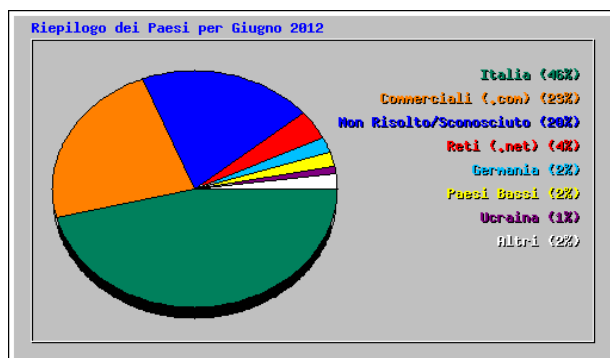

1	1909	6.78%	Mozilla/5.0+(compatible;+Ezooms/1.0;+ezooms.bot@gmail.com)
2	1860	6.60%	Mozilla/5.0+(compatible;+bingbot/2.0;++http://www.bing.com/bingbot.htm)
3	1340	4.76%	Mozilla/5.0+(compatible;+Googlebot/2.1;++http://www.google.com/bot.html)
4	921	3.27%	Mozilla/5.0+(Windows+NT+6.1;+rv:12.0)+Gecko/20100101+Firefox/12.0
5	899	3.19%	Mozilla/5.0+(compatible;+MSIE+9.0;+Windows+NT+6.1;+WOW64;+Trident/5.0)
6	844	3.00%	Java/1.4.1_04
7	624	2.21%	Mozilla/5.0+(compatible;+MSIE+9.0;+Windows+NT+6.1;+Trident/5.0)
8	574	2.04%	Mozilla/5.0+(Windows+NT+5.1)+AppleWebKit/536.5+(KHTML,+like+Gecko)+Chrome/19.0.1084.56+Safari/536.5
9	497	1.76%	Mozilla/5.0+(Windows+NT+5.1)+AppleWebKit/536.5+(KHTML,+like+Gecko)+Chrome/19.0.1084.52+Safari/536.5
10	458	1.63%	Mozilla/5.0+(Windows+NT+5.1;+rv:14.0)+Gecko/20100101+Firefox/14.0
11	420	1.49%	Mozilla/5.0+(compatible;+MSIE+9.0;+Windows+NT+6.0;+Trident/5.0)
12	417	1.48%	Mozilla/5.0+(compatible;+AhrefsBot/3.0;++http://ahrefs.com/robot/)
13	401	1.42%	Mozilla/4.0+(compatible;+MSIE+8.0;+Windows+NT+5.1;+Trident/4.0;+GTB7.3;+FDM;+.NET+CLR+2.0.50727;+.NET+CLR+3.0.4506.2152;+.NET+CLR+3.5.30
14	381	1.35%	Mozilla/5.0+(Windows+NT+6.1;+WOW64;+rv:12.0)+Gecko/20100101+Firefox/12.0
15	377	1.34%	Mozilla/5.0+(Windows+NT+5.1;+rv:12.0)+Gecko/20100101+Firefox/12.0

Top 30 di 42 Nazioni Totali							
#	Contatti	File	KByte	Nazione			
1	12845	45.59%	8838	71.48%	261043	70.51%	Italia
2	6460	22.93%	210	1.70%	6749	1.82%	Commerciali (.com)
3	5519	19.59%	2770	22.40%	90928	24.56%	Non Risolto/Sconosciuto
4	1143	4.06%	176	1.42%	3950	1.07%	Reti (.net)
5	586	2.08%	73	0.59%	768	0.21%	Germania
6	572	2.03%	0	0.00%	120	0.03%	Paesi Bassi
7	399	1.42%	3	0.02%	96	0.03%	Ucraina
8	131	0.46%	88	0.71%	1344	0.36%	San Marino
9	113	0.40%	88	0.71%	1728	0.47%	Irlanda
10	83	0.29%	2	0.02%	38	0.01%	Russia
11	76	0.27%	65	0.53%	803	0.22%	Zona Neutrale
12	46	0.16%	0	0.00%	10	0.00%	Thailandia
13	44	0.16%	4	0.03%	307	0.08%	Francia
14	23	0.08%	13	0.11%	509	0.14%	Svizzera
15	23	0.08%	1	0.01%	23	0.01%	Rep. Ceca
16	20	0.07%	1	0.01%	55	0.01%	Organizzazioni Generiche (.org)
17	18	0.06%	6	0.05%	1208	0.33%	Polonia
18	17	0.06%	13	0.11%	192	0.05%	Turchia
19	7	0.02%	1	0.01%	56	0.02%	Regno Unito
20	6	0.02%	2	0.02%	13	0.00%	Australia
21	5	0.02%	2	0.02%	151	0.04%	Lituania
22	5	0.02%	0	0.00%	1	0.00%	Norvegia
23	4	0.01%	1	0.01%	55	0.01%	India
24	4	0.01%	2	0.02%	8	0.00%	Seicelle
25	3	0.01%	1	0.01%	52	0.01%	Argentina
26	3	0.01%	2	0.02%	19	0.01%	Grecia
27	3	0.01%	2	0.02%	4	0.00%	Giappone
28	3	0.01%	0	0.00%	5	0.00%	Messico
29	2	0.01%	0	0.00%	1	0.00%	Belgio
30	1	0.00%	0	0.00%	0	0.00%	Emirati Arabi Uniti