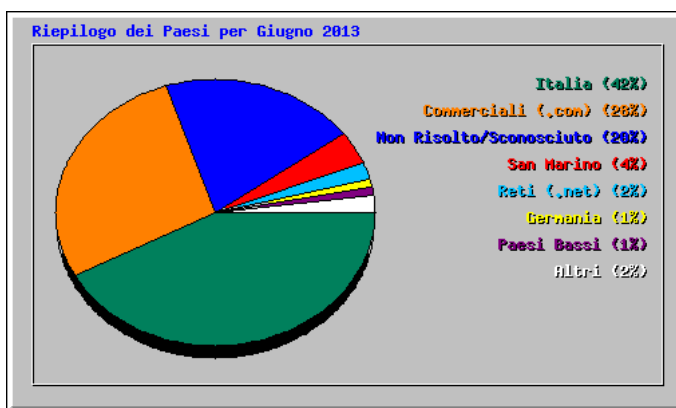

#	Contatti	Browser
1	3559	10.76% Mozilla/5.0+(compatible;+bingbot/2.0;+http://www.bing.com/bingbot.htm)
2	1792	5.42% Mozilla/5.0+(compatible;+Googlebot/2.1;+http://www.google.com/bot.html)
3	1207	3.65% Mozilla/4.0+(compatible;+MSIE+8.0;+Windows+NT+5.1;+Trident/4.0;+.NET+CLR+1.1.4322;+.NET+CLR+2.0.50727;+.NET+CLR+3.0.4506.2152;+.NET+CLR+3.5.30729)
4	1172	3.54% Mozilla/5.0+(compatible;+Ezozooms/1.0;+ezozooms.bot@gmail.com)
5	1126	3.40% Mozilla/5.0+(Windows+NT+5.1;+rv:21.0)+Gecko/20100101+Firefox/21.0
6	980	2.96% Mozilla/5.0+(compatible;+MSIE+9.0;+Windows+NT+6.1;+WOW64;+Trident/5.0)
7	838	2.53% Mozilla/5.0+(compatible;+MSIE+10.0;+Windows+NT+6.1;+WOW64;+Trident/6.0)
8	743	2.25% Mozilla/5.0+(Windows+NT+5.1)+AppleWebKit/537.36+(KHTML,+like+Gecko)+Chrome/27.0.1453.110+Safari/537.36
9	668	2.02% Mozilla/5.0+(iPhone;+U;+CPU+iPhone+OS+4_1+like+Mac+OS+X;+en-us)+AppleWebKit/532.9+(KHTML,+like+Gecko)+Version/4.0.5+Mobile/8B117+Safari/6531.22.7+(compatible;+Go
10	660	2.00% Mozilla/5.0+(compatible;+YandexImages/3.0;+http://yandex.com/bots)
11	623	1.88% Mozilla/5.0+(Windows+NT+5.1)+AppleWebKit/537.36+(KHTML,+like+Gecko)+Chrome/27.0.1453.94+Safari/537.36
12	599	1.81% Java/1.7.0_21
13	553	1.67% Mozilla/5.0+(Windows+NT+6.1;+WOW64;+rv:21.0)+Gecko/20100101+Firefox/21.0
14	547	1.65% Mozilla/5.0+(Windows+NT+6.1;+WOW64)+AppleWebKit/537.36+(KHTML,+like+Gecko)+Chrome/27.0.1453.110+Safari/537.36
15	469	1.42% Mozilla/5.0+(compatible;+YandexBot/3.0;+http://yandex.com/bots)

Top 30 di 52 Nazioni Totali

#	Contatti	File	KByte	Nazione			
1	13947	42.17%	8981	65.85%	267168	68.78%	Italia
2	9207	27.84%	233	1.71%	6301	1.62%	Commerciali (.com)
3	6539	19.77%	3405	24.97%	98500	25.36%	Non Risolto/Sconosciuto
4	1166	3.53%	539	3.95%	7657	1.97%	San Marino
5	647	1.96%	120	0.88%	4512	1.16%	Reti (.net)
6	388	1.17%	34	0.25%	270	0.07%	Germania
7	307	0.93%	1	0.01%	213	0.05%	Paesi Bassi
8	142	0.43%	91	0.67%	892	0.23%	Zona Neutrale
9	94	0.28%	14	0.10%	633	0.16%	Francia
10	80	0.24%	76	0.56%	143	0.04%	Ucraina
11	77	0.23%	6	0.04%	232	0.06%	Rep. Ceca
12	63	0.19%	56	0.41%	971	0.25%	Belgio
13	63	0.19%	29	0.21%	114	0.03%	Russia
14	49	0.15%	0	0.00%	10	0.00%	Romania
15	47	0.14%	0	0.00%	10	0.00%	Brasile
16	46	0.14%	0	0.00%	9	0.00%	Emirati Arabi Uniti
17	46	0.14%	0	0.00%	9	0.00%	Malaysia
18	22	0.07%	0	0.00%	6	0.00%	Vietnam
19	21	0.06%	20	0.15%	256	0.07%	Grecia
20	15	0.05%	0	0.00%	3	0.00%	Norvegia
21	15	0.05%	12	0.09%	33	0.01%	Seicelle
22	11	0.03%	9	0.07%	51	0.01%	Bosnia-Erzegovina
23	8	0.02%	0	0.00%	2	0.00%	Regno Unito
24	7	0.02%	1	0.01%	7	0.00%	Organizzazioni Generiche (.org)
25	6	0.02%	4	0.03%	9	0.00%	Lituania
26	6	0.02%	0	0.00%	1	0.00%	Libia
27	5	0.02%	2	0.01%	4	0.00%	Svizzera
28	5	0.02%	0	0.00%	3	0.00%	India
29	5	0.02%	0	0.00%	2	0.00%	Giappone
30	4	0.01%	0	0.00%	1	0.00%	Austria