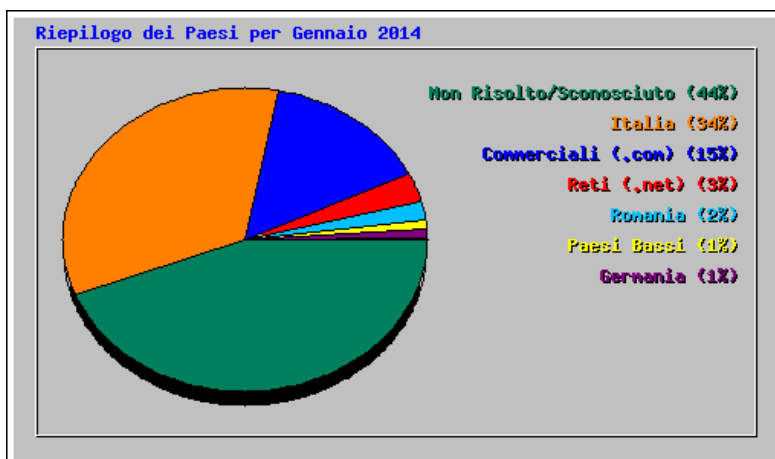

Top 30 di 41 Nazioni Totali							
#	Contatti		File		KByte		Nazione
1	24804	43.69%	4302	24.07%	118153	20.92%	Non Risolto/Sconosciuto
2	19041	33.54%	12275	68.68%	425351	75.31%	Italia
3	8427	14.84%	242	1.35%	6934	1.23%	Commerciali (.com)
4	1423	2.51%	647	3.62%	9213	1.63%	Reti (.net)
5	945	1.66%	0	0.00%	193	0.03%	Romania
6	489	0.86%	0	0.00%	99	0.02%	Paesi Bassi
7	439	0.77%	21	0.12%	757	0.13%	Germania
8	186	0.33%	172	0.96%	272	0.05%	Ucraina
9	137	0.24%	0	0.00%	28	0.00%	Austria
10	128	0.23%	87	0.49%	1691	0.30%	San Marino
11	85	0.15%	0	0.00%	27	0.00%	Vietnam
12	84	0.15%	4	0.02%	30	0.01%	Organizzazioni Generiche (.org)
13	74	0.13%	6	0.03%	48	0.01%	Francia
14	64	0.11%	1	0.01%	103	0.02%	Rep. Ceca
15	50	0.09%	23	0.13%	60	0.01%	Russia
16	45	0.08%	0	0.00%	9	0.00%	Canada
17	45	0.08%	0	0.00%	9	0.00%	Marocco
18	45	0.08%	0	0.00%	9	0.00%	Uruguay
19	43	0.08%	0	0.00%	10	0.00%	Finlandia
20	38	0.07%	30	0.17%	848	0.15%	Svizzera
21	35	0.06%	2	0.01%	11	0.00%	Stati Uniti d'America
22	28	0.05%	0	0.00%	11	0.00%	Nepal
23	22	0.04%	18	0.10%	442	0.08%	Polonia
24	20	0.04%	7	0.04%	42	0.01%	Brasile
25	11	0.02%	2	0.01%	268	0.05%	Arpanet (.arpa)
26	9	0.02%	8	0.04%	73	0.01%	Ungheria
27	8	0.01%	8	0.04%	48	0.01%	Croazia
28	8	0.01%	6	0.03%	13	0.00%	Seicelle
29	8	0.01%	7	0.04%	34	0.01%	Turchia
30	6	0.01%	0	0.00%	1	0.00%	Regno Unito