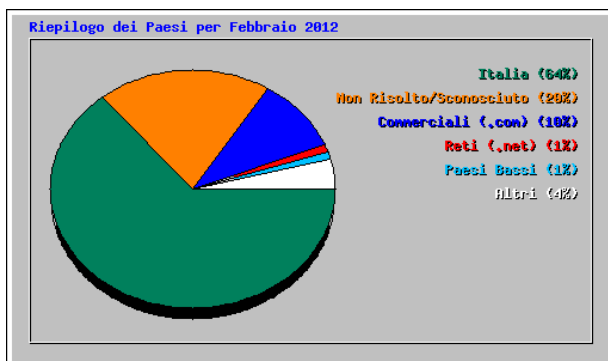

#	Contatti	Browser
1	1185 3.23%	Mozilla/5.0+(compatible;+Googlebot/2.1;+http://www.google.com/bot.html)
2	1106 3.01%	Mozilla/5.0+(compatible;+MSIE+9.0;+Windows+NT+6.1;+Trident/5.0)
3	971 2.64%	Mozilla/5.0+(Windows+NT+5.1)+AppleWebKit/535.11+(KHTML,+like+Gecko)+Chrome/17.0.963.56+Safari/535.11
4	948 2.58%	Mozilla/5.0+(compatible;+MSIE+9.0;+Windows+NT+6.0;+Trident/5.0)
5	876 2.39%	Mozilla/5.0+(compatible;+MSIE+9.0;+Windows+NT+6.1;+WOW64;+Trident/5.0)
6	848 2.31%	Mozilla/5.0+(compatible;+bingbot/2.0;+http://www.bing.com/bingbot.htm)
7	830 2.26%	Mozilla/5.0+(Windows+NT+5.1)+AppleWebKit/535.7+(KHTML,+like+Gecko)+Chrome/16.0.912.77+Safari/535.7
8	766 2.09%	Mozilla/4.0+(compatible;+MSIE+8.0;+Windows+NT+5.1;+Trident/4.0;+GTB7.2;+.NET+CLR+1.1.4322;+.NET+CLR+2.0.50727;+.NET+CLR+3.0.4506.2152;+.NET+CLR+3.0.4506.2152)
9	683 1.86%	Mozilla/5.0+(Windows+NT+5.1;+rv:10.0.2)+Gecko/20100101+Firefox/10.0.2
10	545 1.48%	Mozilla/5.0+(Windows+NT+6.1;+WOW64;+rv:10.0.2)+Gecko/20100101+Firefox/10.0.2
11	536 1.46%	Mozilla/5.0+(Windows+NT+6.0)+AppleWebKit/535.11+(KHTML,+like+Gecko)+Chrome/17.0.963.56+Safari/535.11
12	498 1.36%	Mozilla/4.0+(compatible;+MSIE+8.0;+Windows+NT+5.1;+Trident/4.0;+.NET+CLR+1.1.4322;+.NET+CLR+2.0.50727;+.NET+CLR+3.0.4506.2152;+.NET+CLR+3.0.4506.2152)
13	425 1.16%	Mozilla/4.0+(compatible;+MSIE+8.0;+Windows+NT+5.1;+Trident/4.0;+BTRS5411;+.NET+CLR+1.1.4322;+.NET+CLR+2.0.50727;+.NET+CLR+3.0.4506.2152;+.NET+CLR+3.0.4506.2152)
14	417 1.14%	Mozilla/4.0+(compatible;+MSIE+8.0;+Windows+NT+5.1;+Trident/4.0;+.NET+CLR+1.1.4322;+.NET+CLR+2.0.50727;+.NET+CLR+3.0.4506.2152;+.NET+CLR+3.0.4506.2152)
15	414 1.13%	Mozilla/5.0+(Windows;+U;+Windows+NT+5.1;+it;+rv:1.9.2.3)+Gecko/20100401+Firefox/3.6.3+ (.NET+CLR+3.5.30729)

Top 28 di 28 Nazioni Totali

#	Contatti	File	KByte	Nazione
1	23638 64.37%	15752 73.69%	427793 74.74%	Italia
2	7375 20.08%	4691 21.95%	130367 22.78%	Non Risolto/Sconosciuto
3	3812 10.38%	274 1.28%	2950 0.52%	Commerciali (.com)
4	469 1.28%	276 1.29%	5394 0.94%	Reti (.net)
5	384 1.05%	0 0.00%	82 0.01%	Paesi Bassi
6	180 0.49%	144 0.67%	1852 0.32%	Zona Neutrale
7	177 0.48%	135 0.63%	1757 0.31%	San Marino
8	139 0.38%	7 0.03%	231 0.04%	Germania
9	91 0.25%	0 0.00%	23 0.00%	Francia
10	68 0.19%	0 0.00%	21 0.00%	Svezia
11	56 0.15%	34 0.16%	189 0.03%	Russia
12	46 0.13%	0 0.00%	10 0.00%	Belgio
13	46 0.13%	0 0.00%	10 0.00%	Romania
14	45 0.12%	0 0.00%	10 0.00%	Grecia
15	45 0.12%	24 0.11%	169 0.03%	Ucraina
16	27 0.07%	0 0.00%	6 0.00%	Organizzazioni Generiche (.org)
17	27 0.07%	0 0.00%	7 0.00%	Rep. Ceca
18	24 0.07%	1 0.00%	8 0.00%	Canada
19	17 0.05%	10 0.05%	648 0.11%	Argentina
20	14 0.04%	12 0.06%	295 0.05%	Svizzera
21	12 0.03%	8 0.04%	51 0.01%	Thailandia
22	6 0.02%	2 0.01%	196 0.03%	Monaco
23	6 0.02%	1 0.00%	152 0.03%	Polonia
24	5 0.01%	1 0.00%	52 0.01%	Regno Unito
25	4 0.01%	2 0.01%	4 0.00%	Seicelle
26	4 0.01%	1 0.00%	65 0.01%	Turchia
27	2 0.01%	0 0.00%	1 0.00%	India
28	2 0.01%	0 0.00%	1 0.00%	Norvegia