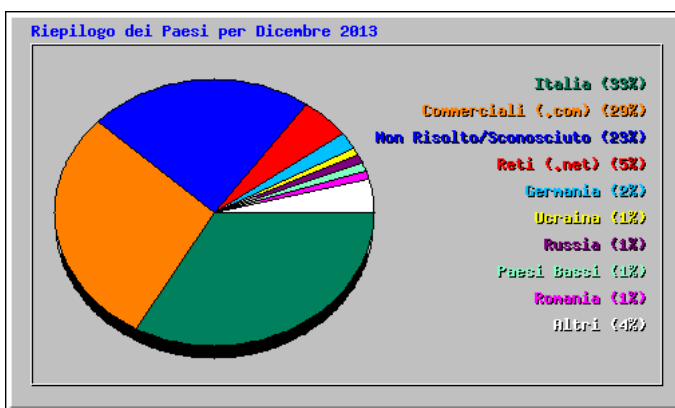

#	Contatti	Browser
1	2444 7.71%	Mozilla/5.0+(compatible;+bingbot/2.0;+http://www.bing.com/bingbot.htm)
2	1359 4.29%	Mozilla/5.0+(compatible;+YandexBot/3.0;+http://yandex.com/bots)
3	1316 4.15%	Java/1.7.0_45
4	1261 3.98%	Mozilla/5.0+(compatible;+Googlebot/2.1;+http://www.google.com/bot.html)
5	951 3.00%	Mozilla/5.0+(compatible;+008/0.85;+http://www.80legs.com/webcrawler.html)+Gecko/2008032620
6	941 2.97%	Mozilla/5.0+(compatible;+Ezooms/1.0;+help@moz.com)
7	880 2.78%	Mozilla/5.0+(compatible;+MJ12bot/v1.4.4;+http://www.majestic12.co.uk/bot.php?+)
8	809 2.55%	Mozilla/5.0+(compatible;+YandexImages/3.0;+http://yandex.com/bots)
9	764 2.41%	Mozilla/5.0+(Windows+NT+5.1)+AppleWebKit/537.36+(KHTML,+like+Gecko)+Chrome/31.0.1650.63+Safari/537.36
10	632 2.00%	Mozilla/5.0+(Windows+NT+6.1;+WOW64;+Trident/7.0;+rv:11.0)+like+Gecko
11	577 1.82%	Mozilla/5.0+(X11;+Linux+i686;+rv:6.0)+Gecko/20100101+Firefox/6.0
12	528 1.67%	Mozilla/5.0+(iPhone;+CPU+iPhone+OS+6_0+like+Mac+OS+X)+AppleWebKit/536.26+(KHTML,+like+Gecko)+Version/6.0+Mobile/10A5376e+Safari/8536.25+(compatible;+Googlebot-M
13	519 1.64%	Mozilla/5.0+(Windows+NT+6.1;+WOW64)+AppleWebKit/537.36+(KHTML,+like+Gecko)+Chrome/31.0.1650.63+Safari/537.36
14	470 1.48%	Java/1.6.0_04
15	453 1.43%	Mozilla/5.0+(iPhone;+CPU+iPhone+OS+7_0_4+like+Mac+OS+X)+AppleWebKit/537.51.1+(KHTML,+like+Gecko)+Version/7.0+Mobile/11B554a+Safari/9537.53

Top 30 di 50 Nazioni Totali

#	Contatti	File	KByte	Nazione
1	10588 33.42%	6837 61.49%	299842 69.57%	Italia
2	9266 29.25%	215 1.93%	6517 1.51%	Commerciali (.com)
3	7143 22.55%	2797 25.16%	116107 26.94%	Non Risolto/Sconosciuto
4	1487 4.69%	639 5.75%	4929 1.14%	Reti (.net)
5	564 1.78%	110 0.99%	1081 0.25%	Germania
6	469 1.48%	404 3.63%	633 0.15%	Ucraina
7	440 1.39%	38 0.34%	283 0.07%	Russia
8	434 1.37%	0 0.00%	89 0.02%	Paesi Bassi
9	367 1.16%	0 0.00%	75 0.02%	Romania
10	93 0.29%	0 0.00%	19 0.00%	Canada
11	92 0.29%	0 0.00%	19 0.00%	Marocco
12	90 0.28%	0 0.00%	18 0.00%	Austria
13	70 0.22%	1 0.01%	19 0.00%	Stati Uniti d'America
14	58 0.18%	7 0.06%	50 0.01%	Francia
15	47 0.15%	0 0.00%	13 0.00%	Vietnam
16	46 0.15%	0 0.00%	9 0.00%	Spagna
17	46 0.15%	0 0.00%	9 0.00%	Grecia
18	46 0.15%	1 0.01%	94 0.02%	Turchia
19	45 0.14%	0 0.00%	9 0.00%	Malaysia
20	45 0.14%	0 0.00%	9 0.00%	Svezia
21	34 0.11%	27 0.24%	310 0.07%	San Marino
22	33 0.10%	0 0.00%	11 0.00%	Rep. Ceca
23	19 0.06%	0 0.00%	5 0.00%	Regno Unito
24	16 0.05%	7 0.06%	81 0.02%	Svizzera
25	14 0.04%	1 0.01%	5 0.00%	Organizzazioni Generiche (.org)
26	14 0.04%	8 0.07%	243 0.06%	Australia
27	12 0.04%	0 0.00%	3 0.00%	Finlandia
28	10 0.03%	9 0.08%	426 0.10%	Colombia
29	10 0.03%	0 0.00%	2 0.00%	Kazakistan
30	9 0.03%	0 0.00%	4 0.00%	Brasile