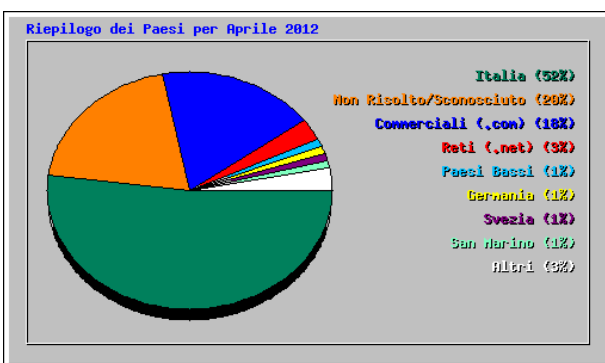

#	Contatti	Browser
1	4198	10.03% Mozilla/5.0+(compatible;+Googlebot/2.1;++http://www.google.com/bot.html)
2	2097	5.01% Mozilla/5.0+(compatible;+IstellaBot/1.01.18++http://www.tiscali.it/)
3	1519	3.63% Mozilla/5.0+(compatible;+MSIE+9.0;+Windows+NT+6.1;+WOW64;+Trident/5.0)
4	1448	3.46% Mozilla/5.0+(Windows+NT+5.1;+rv:11.0)+Gecko/20100101+Firefox/11.0
5	1009	2.41% Mozilla/5.0+(Windows+NT+5.1)+AppleWebKit/535.19+(KHTML,+like+Gecko)+Chrome/18.0.1025.162+Safari/535.19
6	903	2.16% Mozilla/5.0+(compatible;+bingbot/2.0;++http://www.bing.com/bingbot.htm)
7	845	2.02% Mozilla/5.0+(compatible;+MSIE+9.0;+Windows+NT+6.0;+Trident/5.0)
8	783	1.87% Mozilla/5.0+(Windows;+U;+Windows+NT+5.1;+it;+rv:1.9.2.3)+Gecko/20100401+Firefox/3.6.3+(.NET+CLR+3.5.30729)
9	712	1.70% Mozilla/5.0+(compatible;+MSIE+9.0;+Windows+NT+6.1;+Trident/5.0)
10	672	1.60% Mozilla/5.0+(Windows+NT+6.1;+WOW64;+rv:11.0)+Gecko/20100101+Firefox/11.0
11	663	1.58% Mozilla/5.0+(Windows+NT+5.1;+rv:12.0)+Gecko/20100101+Firefox/12.0
12	580	1.39% Mozilla/5.0+(Windows+NT+6.0)+AppleWebKit/535.19+(KHTML,+like+Gecko)+Chrome/18.0.1025.162+Safari/535.19
13	541	1.29% Mozilla/5.0+(Windows+NT+6.0;+rv:11.0)+Gecko/20100101+Firefox/11.0
14	529	1.26% Mozilla/5.0+(compatible;+Baiduspider/2.0;++http://www.baidu.com/search/spider.html)
15	513	1.23% Mozilla/4.0+(compatible;+MSIE+8.0;+Windows+NT+5.1;+Trident/4.0;+GTB7.3;+.NET+CLR+1.1.4322;+.NET+CLR+2.0.50727;+.NET+CLR+3.0.4506.2152;+N

Top 30 di 53 Nazioni Totali

#	Contatti	File	KByte	Nazione			
1	21956	52.43%	13364	66.00%	306136	62.52%	Italia
2	8574	20.48%	4971	24.55%	120404	24.59%	Non Risolto/Sconosciuto
3	7655	18.28%	500	2.47%	15756	3.22%	Commerciali (.com)
4	1461	3.49%	809	4.00%	28608	5.84%	Reti (.net)
5	512	1.22%	11	0.05%	265	0.05%	Paesi Bassi
6	299	0.71%	41	0.20%	775	0.16%	Germania
7	277	0.66%	0	0.00%	77	0.02%	Svezia
8	254	0.61%	207	1.02%	6019	1.23%	San Marino
9	155	0.37%	15	0.07%	400	0.08%	Russia
10	110	0.26%	11	0.05%	289	0.06%	Organizzazioni Generiche (.org)
11	94	0.22%	6	0.03%	256	0.05%	Francia
12	76	0.18%	56	0.28%	844	0.17%	Zona Neutrale
13	55	0.13%	10	0.05%	239	0.05%	Arpanet (.arpa)
14	51	0.12%	4	0.02%	38	0.01%	Ucraina
15	45	0.11%	29	0.14%	733	0.15%	Rep. Ceca
16	38	0.09%	22	0.11%	452	0.09%	Grecia
17	24	0.06%	20	0.10%	694	0.14%	Canada
18	21	0.05%	20	0.10%	482	0.10%	Australia
19	20	0.05%	13	0.06%	263	0.05%	Portogallo
20	20	0.05%	12	0.06%	428	0.09%	Regno Unito
21	19	0.05%	3	0.01%	352	0.07%	Finlandia
22	15	0.04%	15	0.07%	560	0.11%	Messico
23	13	0.03%	11	0.05%	2230	0.46%	Svizzera
24	13	0.03%	9	0.04%	132	0.03%	Norvegia
25	10	0.02%	7	0.03%	47	0.01%	Lituania
26	8	0.02%	8	0.04%	321	0.07%	Nuova Zelanda
27	8	0.02%	4	0.02%	118	0.02%	Filippine
28	7	0.02%	7	0.03%	229	0.05%	Universita' (.edu)