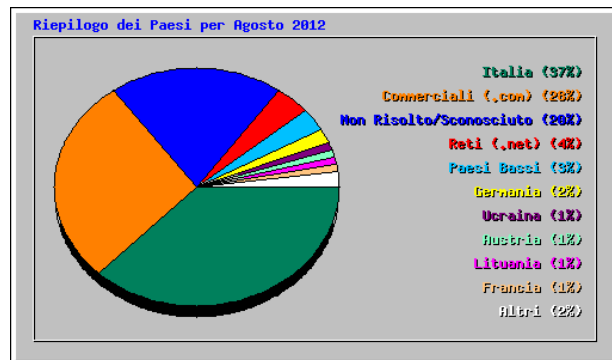

6	396	2.57%	Java/1.6.0_04
7	351	2.28%	Mozilla/4.0+(compatible;+MSIE+8.0;+Windows+NT+5.1;+Trident/4.0;+.NET+CLR+1.1.4322;+.NET+CLR+2.0.50727;+.NET+CLR+3.0.4506.2152;+.NET+CLR-
8	348	2.26%	Googlebot-Image/1.0
9	321	2.08%	Mozilla/5.0+(Windows+NT+5.1)+AppleWebKit/537.1+(KHTML,+like+Gecko)+Chrome/21.0.1180.83+Safari/537.1
10	272	1.77%	Linguee+Bot+(http://www.linguee.com/bot;+bot@linguee.com)
11	260	1.69%	Mozilla/5.0+(X11;+Linux+i686;+rv:6.0)+Gecko/20100101+Firefox/6.0
12	235	1.53%	Java/1.4.1_04
13	217	1.41%	Mozilla/5.0+(compatible;+YandexBot/3.0;+http://yandex.com/bots)
14	213	1.38%	Mozilla/5.0+(compatible;+AhrefsBot/3.1;+http://ahrefs.com/robot/)
15	200	1.30%	Mozilla/5.0+(Windows+NT+6.1;+WOW64;+rv:14.0)+Gecko/20100101+Firefox/14.0.1

Top 27 di 27 Nazioni Totali							
#	Contatti	File	KByte	Nazione			
1	5772	37.47%	3346	57.08%	137309	59.98%	Italia
2	4267	27.70%	118	2.01%	5030	2.20%	Commerciali (.com)
3	3015	19.57%	1881	32.09%	70347	30.73%	Non Risolto/Sconosciuto
4	595	3.86%	114	1.94%	4943	2.16%	Reti (.net)
5	476	3.09%	0	0.00%	100	0.04%	Paesi Bassi
6	293	1.90%	11	0.19%	187	0.08%	Germania
7	215	1.40%	18	0.31%	109	0.05%	Ucraina
8	209	1.36%	160	2.73%	5061	2.21%	Austria
9	141	0.92%	0	0.00%	29	0.01%	Lituania
10	127	0.82%	68	1.16%	4005	1.75%	Francia
11	103	0.67%	16	0.27%	44	0.02%	Russia
12	66	0.43%	62	1.06%	780	0.34%	San Marino
13	45	0.29%	21	0.36%	293	0.13%	Organizzazioni Generiche (.org)
14	30	0.19%	25	0.43%	381	0.17%	Zona Neutrale
15	11	0.07%	11	0.19%	174	0.08%	Australia
16	11	0.07%	1	0.02%	6	0.00%	Rep. Ceca
17	5	0.03%	0	0.00%	1	0.00%	Ungheria
18	4	0.03%	3	0.05%	55	0.02%	Brasile
19	4	0.03%	2	0.03%	11	0.00%	Moldavia
20	4	0.03%	2	0.03%	8	0.00%	Seicelle
21	3	0.02%	0	0.00%	1	0.00%	Regno Unito
22	2	0.01%	0	0.00%	1	0.00%	Belgio
23	2	0.01%	1	0.02%	6	0.00%	Lettonia
24	1	0.01%	1	0.02%	52	0.02%	Arpanet (.arpa)
25	1	0.01%	1	0.02%	3	0.00%	Cina
26	1	0.01%	0	0.00%	0	0.00%	India
27	1	0.01%	0	0.00%	0	0.00%	Polonia