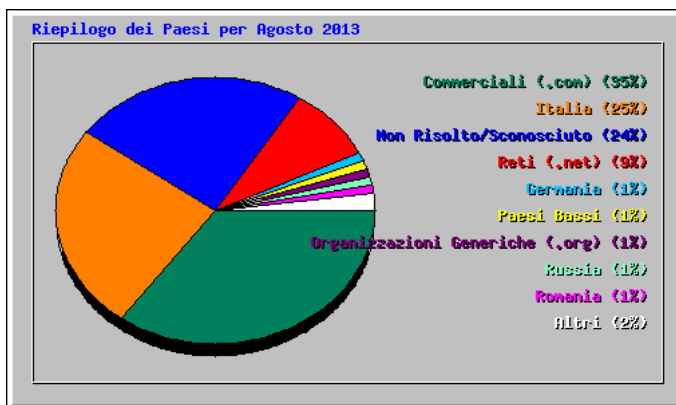

#	Contatti	Browser
1	1657	8.96% Mozilla/5.0+(compatible;+bingbot/2.0;+http://www.bing.com/bingbot.htm)
2	1490	8.06% Mozilla/5.0+(compatible;+Googlebot/2.1;+http://www.google.com/bot.html)
3	935	5.06% Mozilla/5.0+(compatible;+MJ12bot/v1.4.3;+http://www.majestic12.co.uk/bot.php?+)
4	772	4.18% Mozilla/5.0+(compatible;+Ezozooms/1.0;+ezozooms.bot@gmail.com)
5	736	3.98% Java/1.7.0_25
6	517	2.80% Mozilla/5.0+(Windows+NT+6.1;+WOW64)+AppleWebKit/537.36+(KHTML,+like+Gecko)+Chrome/28.0.1500.95+Safari/537.36
7	476	2.57% Mozilla/5.0+(Windows+NT+5.1)+AppleWebKit/537.36+(KHTML,+like+Gecko)+Chrome/28.0.1500.95+Safari/537.36
8	454	2.46% Mozilla/5.0+(compatible;+YandexImages/3.0;+http://yandex.com/bots)
9	448	2.42% Mozilla/5.0+(iPhone;+U;+CPU+iPhone+OS+4_1+like+Mac+OS+X;+en-us)+AppleWebKit/532.9+(KHTML,+like+Gecko)+Version/4.0.5+Mobile/8B117+Safari/6531.22.7+(compatible;+Go
10	412	2.23% Mozilla/5.0+(compatible;+YandexBot/3.0;+http://yandex.com/bots)
11	369	2.00% Mozilla/5.0+(compatible;+SISTRIX+Crawler;+http://crawler.sistrix.net/)
12	368	1.99% Java/1.4.1_04
13	366	1.98% Googlebot-Image/1.0
14	346	1.87% Mozilla/5.0+(X11;+Linux+i686;+rv:6.0)+Gecko/20100101+Firefox/6.0
15	259	1.40% Mozilla/5.0+(Windows+NT+6.2;+WOW64;+rv:23.0)+Gecko/20100101+Firefox/23.0

Top 30 di 38 Nazioni Totali

#	Contatti	File	KByte	Nazione			
1	6512	35.22%	173	3.50%	4223	1.38%	Commerciabili (.com)
2	4584	24.79%	2890	58.48%	196049	64.08%	Italia
3	4501	24.34%	1568	31.73%	97273	31.79%	Non Risolto/Sconosciuto
4	1671	9.04%	201	4.07%	6710	2.19%	Reti (.net)
5	267	1.44%	8	0.16%	108	0.04%	Germania
6	184	1.00%	0	0.00%	38	0.01%	Paesi Bassi
7	135	0.73%	0	0.00%	29	0.01%	Organizzazioni Generiche (.org)
8	101	0.55%	20	0.40%	143	0.05%	Russia
9	95	0.51%	0	0.00%	19	0.01%	Romania
10	92	0.50%	0	0.00%	19	0.01%	Marocco
11	78	0.42%	1	0.02%	47	0.02%	Francia
12	70	0.38%	54	1.09%	591	0.19%	San Marino
13	51	0.28%	0	0.00%	11	0.00%	Vietnam
14	46	0.25%	0	0.00%	9	0.00%	Malaysia
15	18	0.10%	4	0.08%	34	0.01%	Ucraina
16	9	0.05%	1	0.02%	49	0.02%	Brasile
17	8	0.04%	0	0.00%	6	0.00%	Rep. Ceca
18	7	0.04%	4	0.08%	41	0.01%	Argentina
19	7	0.04%	5	0.10%	333	0.11%	Svizzera
20	7	0.04%	5	0.10%	13	0.00%	Seicelle
21	5	0.03%	4	0.08%	27	0.01%	Indonesia
22	5	0.03%	0	0.00%	2	0.00%	Giappone
23	3	0.02%	0	0.00%	1	0.00%	Canada
24	3	0.02%	0	0.00%	1	0.00%	Croazia
25	3	0.02%	2	0.04%	18	0.01%	Lituania
26	3	0.02%	0	0.00%	3	0.00%	Namibia
27	3	0.02%	0	0.00%	4	0.00%	Singapore
28	3	0.02%	0	0.00%	3	0.00%	Slovacchia
29	2	0.01%	0	0.00%	4	0.00%	Australia
30	2	0.01%	0	0.00%	0	0.00%	Bielorussia